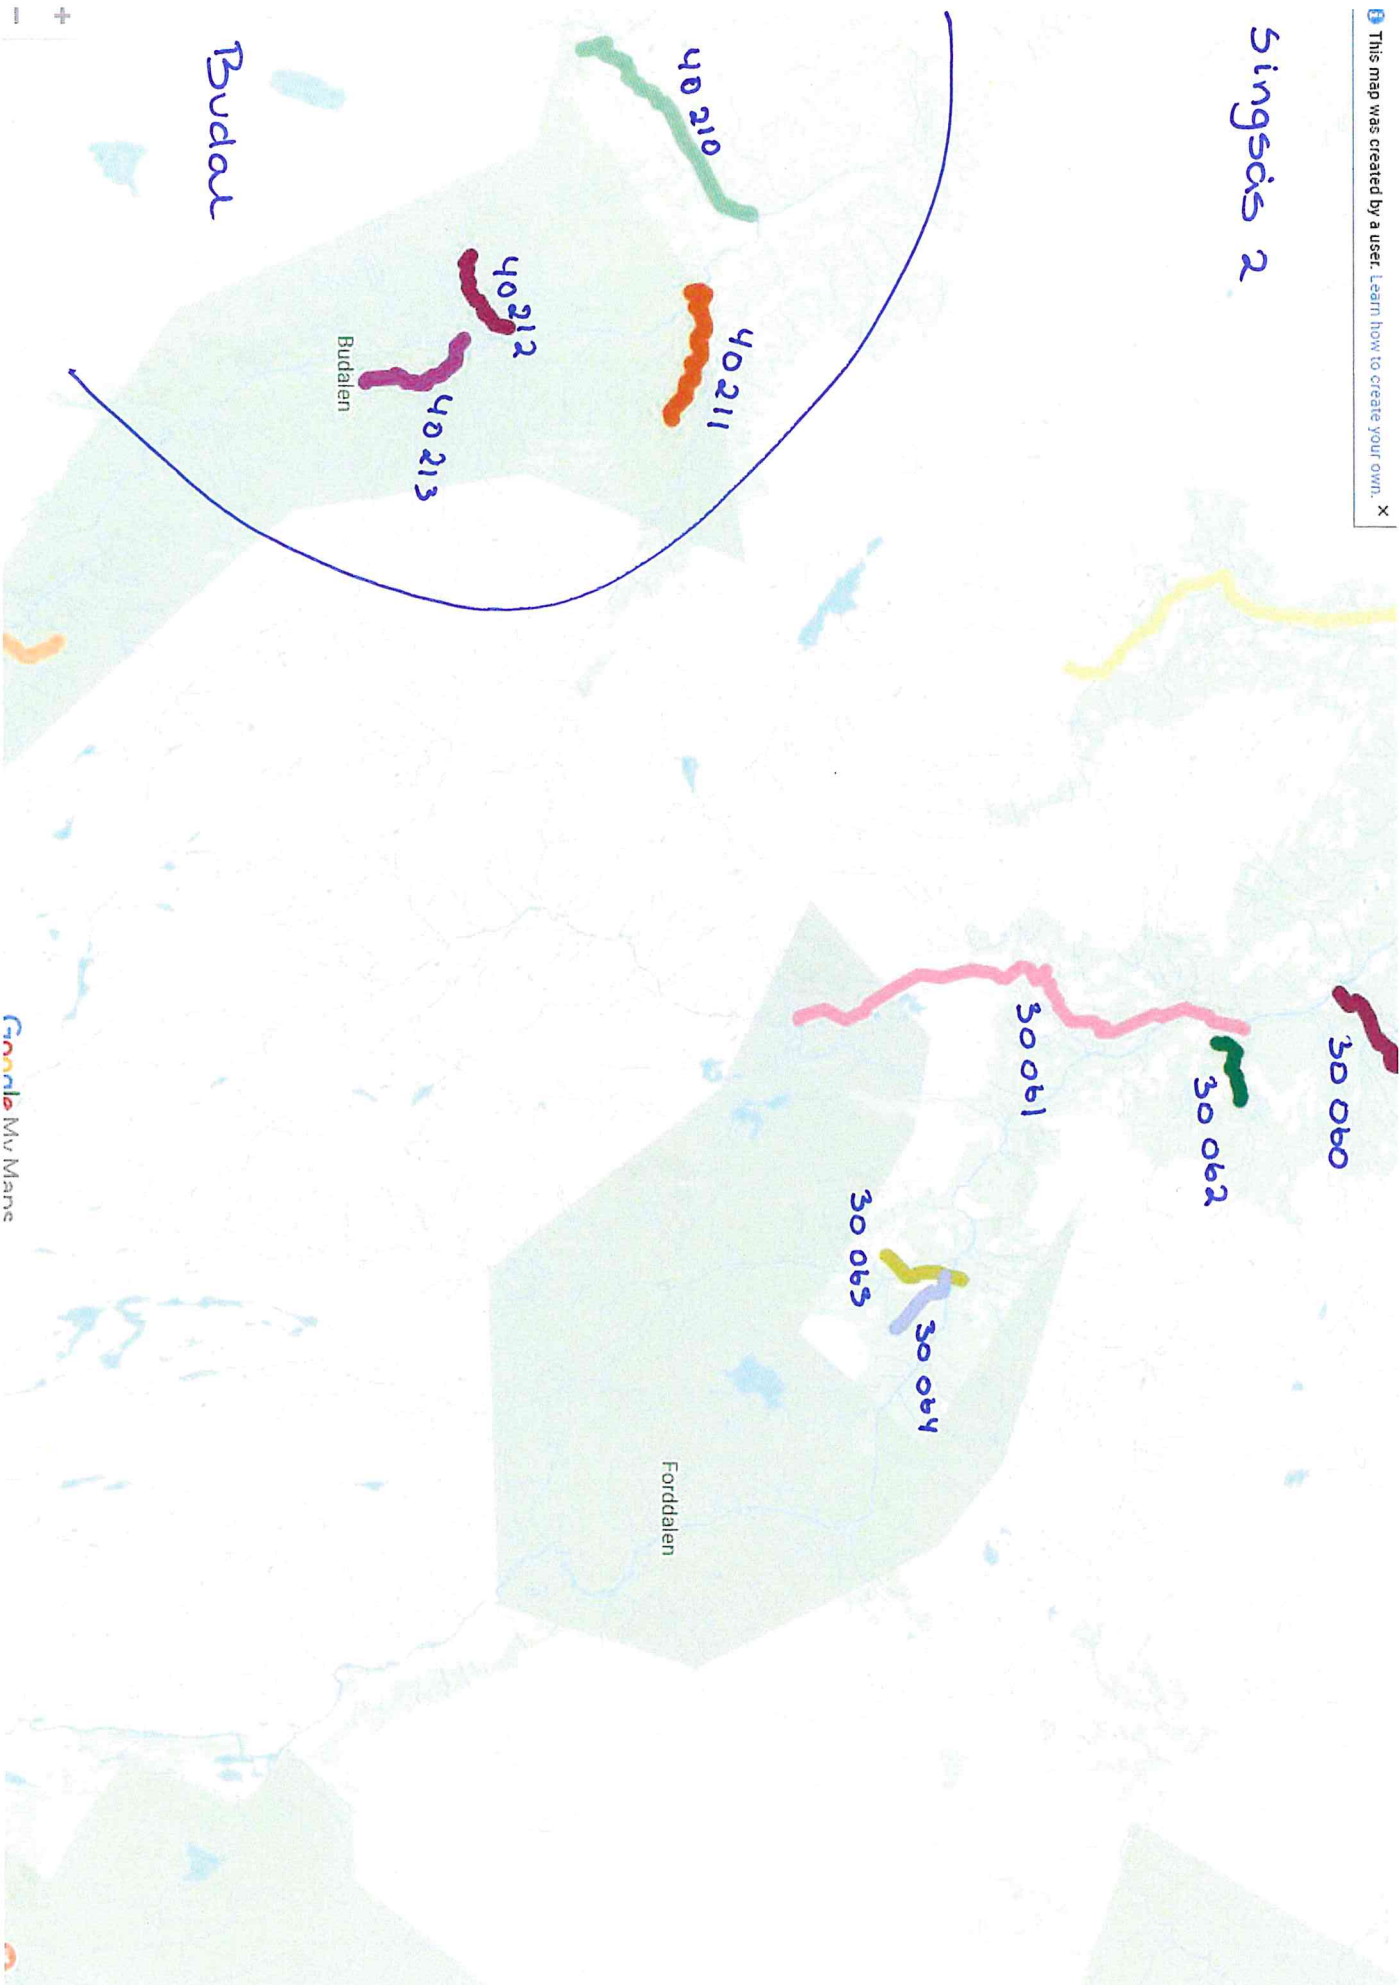

This map was created by a user. Learn how to create your own. X

Henddalen

Budal

+

Idata ©2020 Viker 1 km

Google My Maps

# Singsås 2

Singsås 3