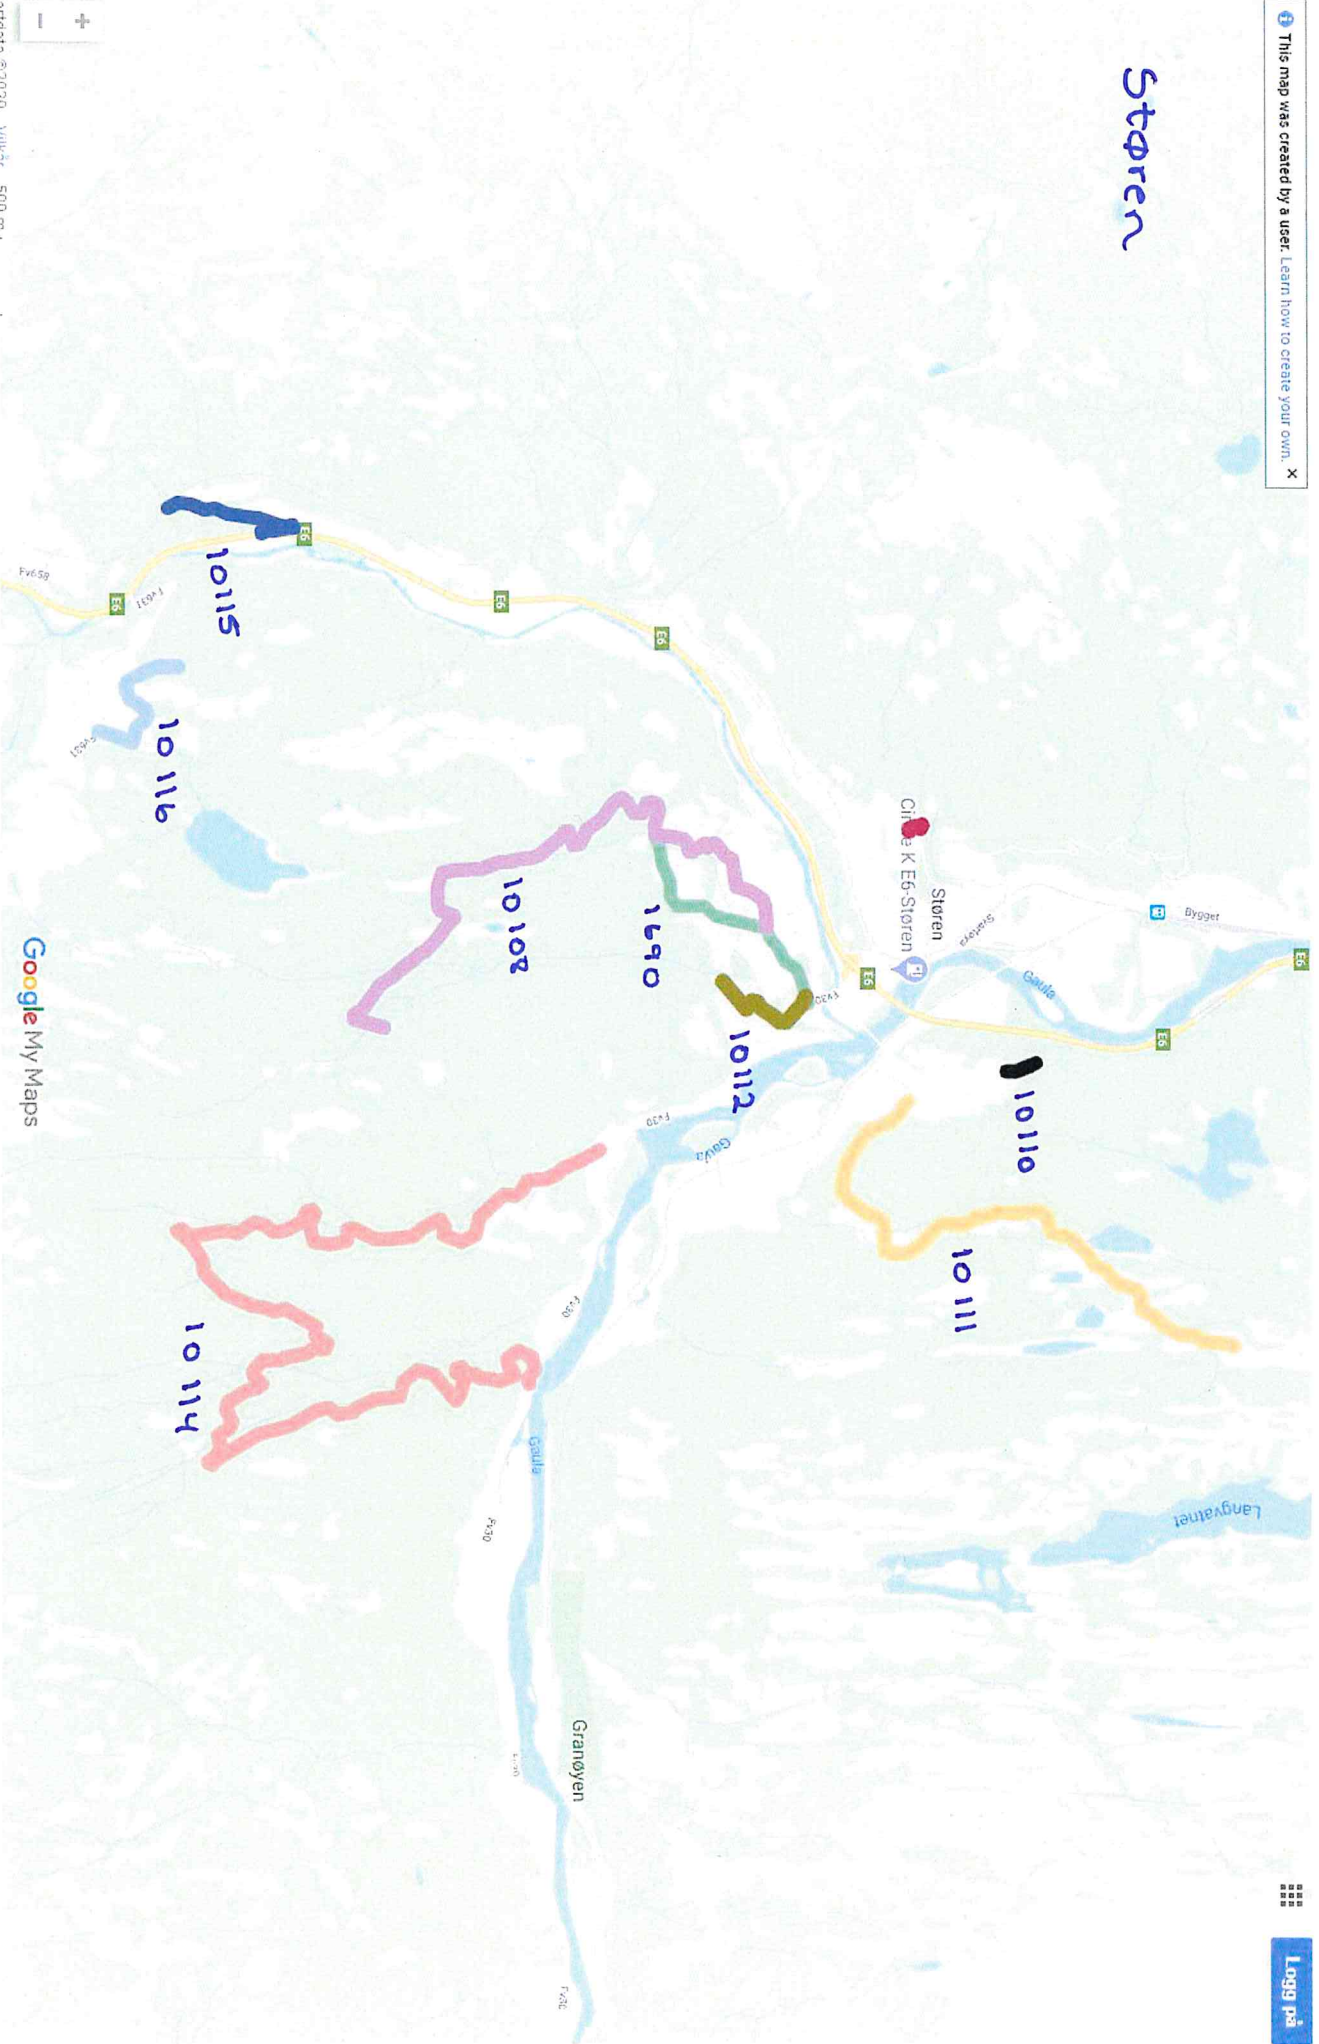

This map was created by a user. Learn how to create your own. X

Støren

Google My Maps

Logg på